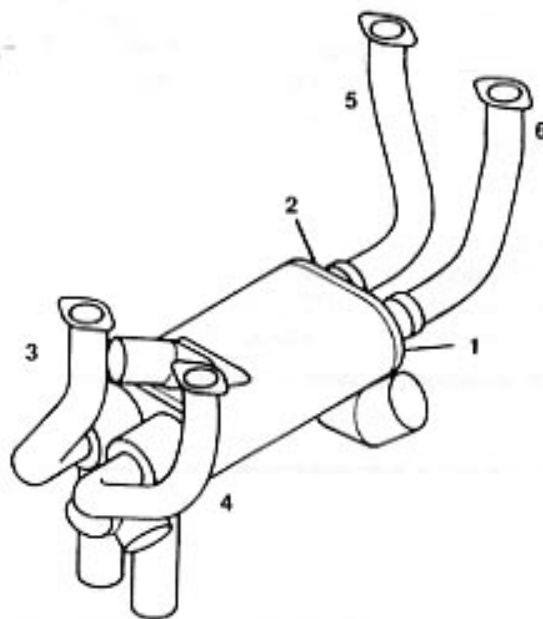

Wall Colmonoy Corporation
4700 SE 59th Street, Oklahoma City, OK 73135
Tel - 405-672-1361 – Fax – 405-670-3763
1-800-433-5074
aircraftexhaust@wallcolmonoy.com

PIPER, Models PA-28-150, -160, -180							
S/N 1761-3077							
		Piper	WCC	WCC	July 2000		
Item		OEM	New	O/H	Mfg.	O/H	Core
No.	Description	P/N	P/N	P/N	Price	Price	Charge
1	Muffler, front*	66894-00	PIM-0008	66894-00R	Call	Call	
2	Muffler, rear*	66894-02	PIM-0009	66894-02R	Call	Call	
3	Stack, rt. rear	62232-00	-	62232-00R	N/A	Call	Call
4	Stack, rt. front	62230-00	-	62230-00R	N/A	Call	Call
5	Stack, left rear	62231-00	-	62231-00R	N/A	Call	Call
6	Stack, left front	62229-00	-	62892-00R	N/A	Call	Call
	*Shroud not included						

Note: Internal baffles are made from Inconel material