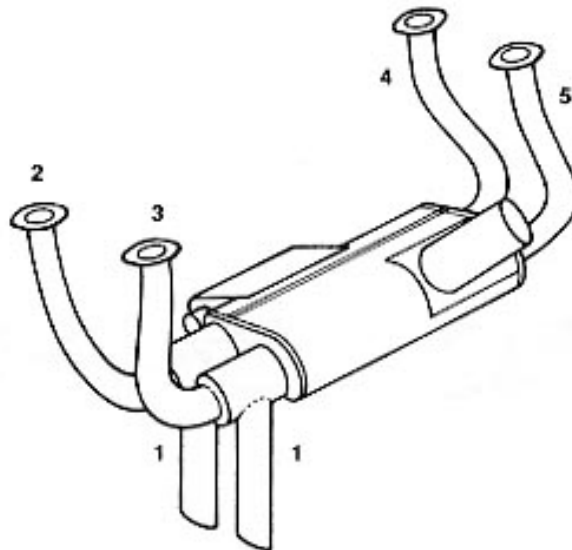

**Wall Colmonoy Corporation**  
**4700 SE 59<sup>th</sup> Street, Oklahoma City, OK 73135**  
**Tel - 405-672-1361 – Fax – 405-670-3763**  
**1-800-433-5074**  
**aircraftexhaust@wallcolmonoy.com**

PIPER, Models PA-28R-200							
S/N PA28R-200 28R-30005 to 28R-30481, 28R-30483 to 28R-31279,							
28R-7130001 to 28R-7130019							
		Piper	WCC	WCC	July 2000		
Item		OEM	New	O/H	Mfg.	O/H	Core
No.	Description	P/N	P/N	P/N	Price	Price	Charge
1	Muffler (2 req'd.)	67517-00	PIM-0004		Call	N/A	
2	Stack, rt. rear	67812-00	-	67812-00R	N/A	Call	Call
3	Stack, rt. front	67809-00	-	67809-00R	N/A	Call	Call
4	Stack, left rear	67811-00	-	67811-00R	N/A	Call	Call
5	Stack, left front	67810-00	-	67810-00R	N/A	Call	Call
Note: shroud not included							

**Note: Internal baffles are made from Inconel material.**