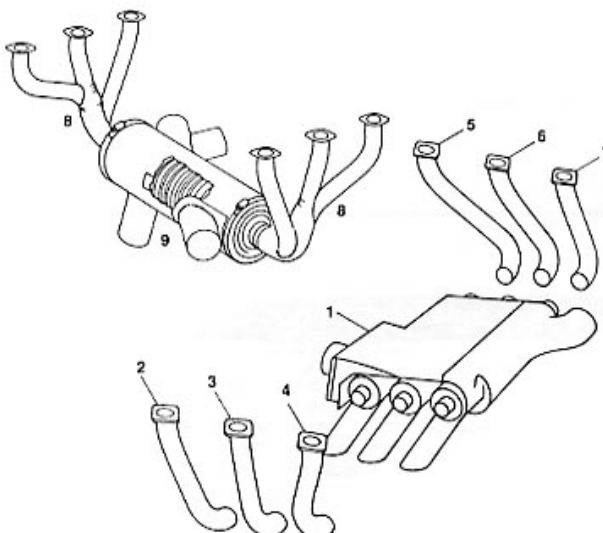

Wall Colmonoy Corporation
4700 SE 59th Street, Oklahoma City, OK 73135
Tel - 405-672-1361 – Fax – 405-670-3763
1-800-433-5074
aircraftexhaust@wallcolmonoy.com

PIPER, Models PA-32-300, PA-32-301, PA-32R-300,							
PA-32R-301							
S/N PA32-300 32-7640001 and up, PA32R-300 32R-768001 and up, PA32RT-300 32R-7885001 to 32R-7885302, 32R-7985001 and up							
Item		Piper OEM	WCC New	WCC O/H	July 2000 Mfg.	O/H	Core
No.	Description	P/N	P/N	P/N	Price	Price	Charge
1	Muffler (3 req'd.)	67517-00	PIM-0004		Call	N/A	
2	Stack, rt. rear	38137-07	-	38137-07R	N/A	Call	Call
3	Stack, rt. center	38137-06	-	38137-06R	N/A	Call	Call
4	Stack, rt. front	38137-05	-	38137-05R	N/A	Call	Call
5	Stack, left rear	38137-02	-	38137-02R	N/A	Call	Call
6	Stack, left center	38137-03	-	38137-03R	N/A	Call	Call
7	Stack, left front	38137-04	-	38137-04R	N/A <td Call	Call	
Note: shroud not included							
S/N PA32-300 32-40000 to 32-7540198 inclusive							
8	Stack assembly	68793-00	-	68793-00R	N/A	Call	Call
9	Muffler, w/o shroud	68796-00	-	68796-00R	N/A	Call	Call

Note: Internal baffles are made from Inconel material.